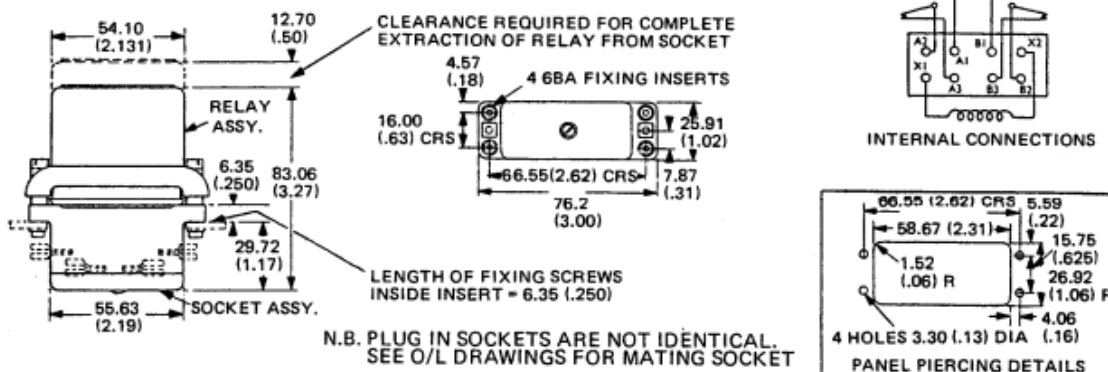

**30 AMP Single-make Screw Terminals
Hermetically Sealed**

30 AMP Single-make Plug-in

5 AMP 2-Changeover Plug-in

N.B. PLUG IN SOCKETS ARE NOT IDENTICAL. SEE O/L DRAWINGS FOR MATING SOCKET

All dimensions are in millimetres (inches)