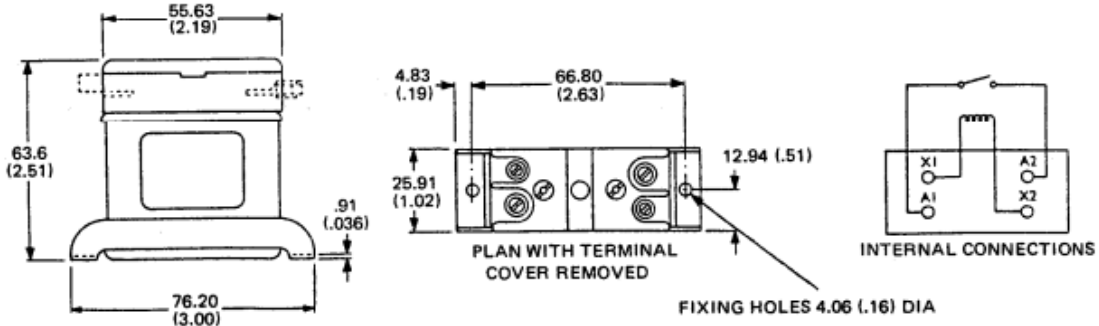

**30 AMP Single-make Screw Terminals
Hermetically Sealed**

30 AMP Single-make Plug-in

5 AMP 2-Changeover Plug-in

N.B. PLUG IN SOCKETS ARE NOT IDENTICAL. SEE O/L DRAWINGS FOR MATING SOCKET

All dimensions are in millimetres (inches)