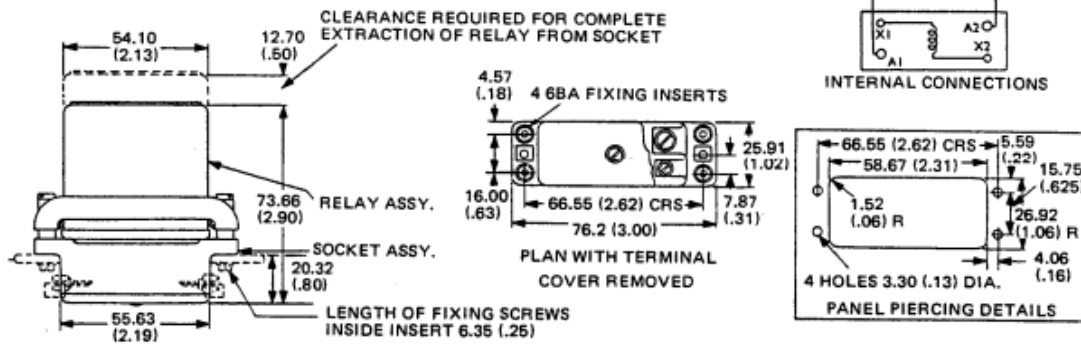

**30 AMP Single-make Screw Terminals
Hermetically Sealed**

30 AMP Single-make Plug-in

5 AMP 2-Changeover Plug-in

N.B. PLUG IN SOCKETS ARE NOT IDENTICAL. SEE O/L DRAWINGS FOR MATING SOCKET

All dimensions are in millimetres (inches)